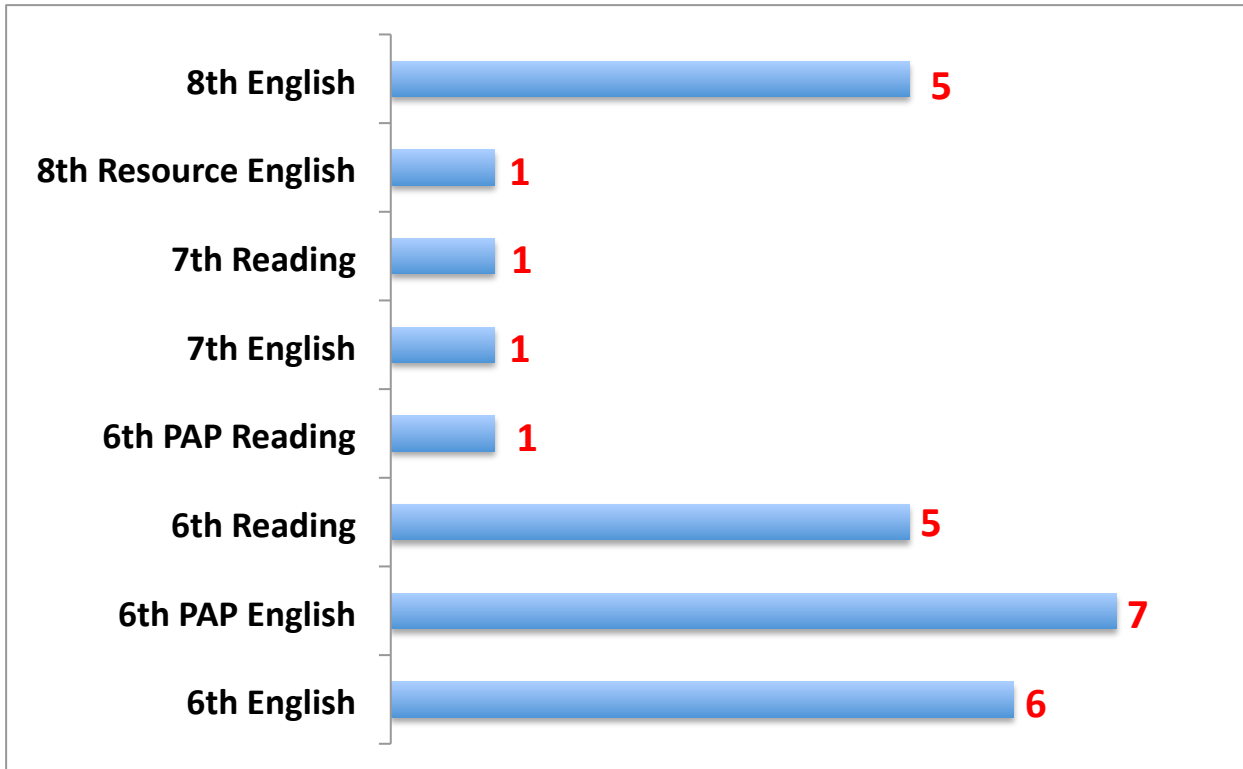

4th Six Weeks Dashboard 2013-2014

English/Reading Failures by Grade Level